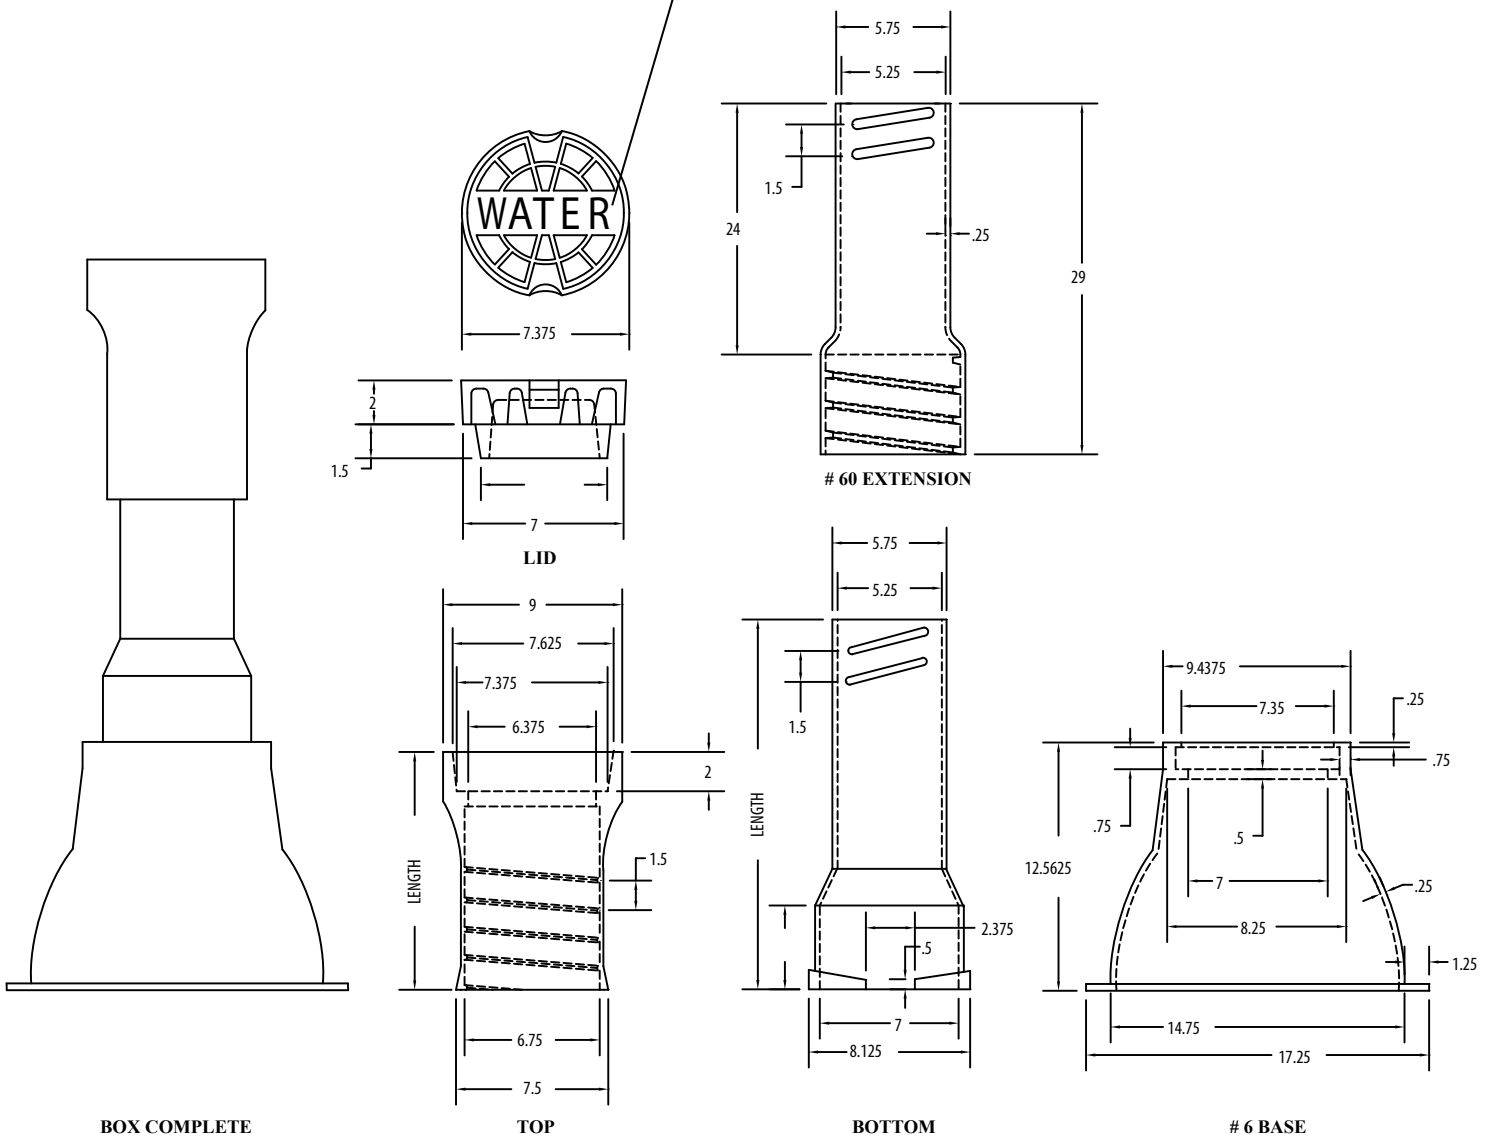

3 PIECE HEAVY DUTY SCREW TYPE VALVE BOX

VB-0006

ITEM CODE	HEIGHT	LENGTH		
		TOP	BOT.	EXT.
VBASHD	33-42	16	18	-
VBBHD	39-49	16	24	-
VBCHD	45-54	16	30	-
VBCCHD	51-60	16	36	-
VBDHD	45-66	26	30	-
VBDDHD	51-72	26	36	-
◆VBEHD	63-72	16	48	◆
◆VBFHD	63-84	26	48	◆
VBGHD	74-94	26	36	24

- Optional bottom (48" one piece or 24" bottom w/ 24" extension) - Please indicate your preference

LID LETTER OPTIONS*

- WATER
- SEWER
- RECLAIM
- IRRIGATION
- GAS
- FIRE

.....
*Unless specified, all VB shipped with "WATER" lids.

Notes:
 - Material - Cast Iron Per ASTM A48 Class 30B
 - Dimensions in Inches